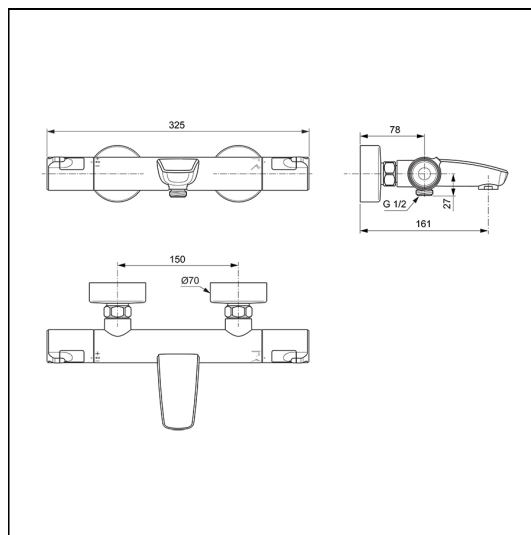

Ceratherm T50 Exposed Thermostatic Wall Mounted Bath Shower Mixer Pack

ILLUSTRATED

A7697 Ceratherm T50 exposed thermostatic wall mounted bath shower mixer

ILLUSTRATED PRODUCT DETAILS

Weights

A7697 2.65 KG

Finishes

A7697 Chrome (AA)

Materials

A7697 Chrome Plated Brass

Special Notes

Minimum operating pressure of 0.5 Bar

FEATURES